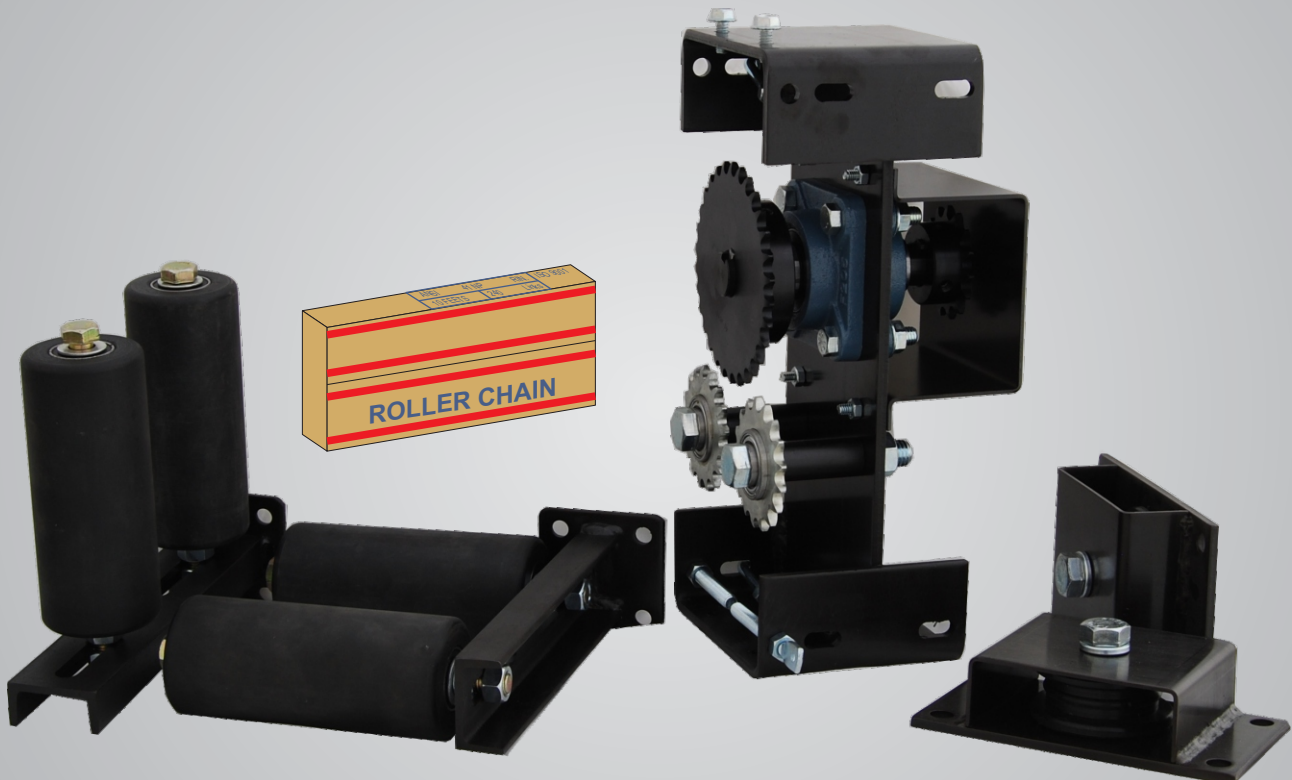

TK-1000

All-O-Matic Tandem Kit

HEAVY DUTY TANDEM GATE KIT WILL OPERATE TWO 25' GATES WEIGHING UP TO 700 LBS EACH.

All-O-Matic Tandem Kit:

Tandem Kit Features:

3" COVERED FRONT IDLERS

BEAUTIFUL BLACK ZINC PLATING

CHAIN IDLERS CAST WITH BEARINGS

HEAVY DUTY 1/4" STEEL FRAME

HEAVY DUTY BEARINGS

UHMW 6" GUIDE ROLLERS

Package includes:

TWO AOM-IK-3

TWO GUIDE ROLLER SETS

20 FEET # 41 N.P. CHAIN

MAIN TANDEM GEAR FRAME WITH COVERS

CHAIN BRACKET & THREE CHAIN BOLTS

FIRST RATE QUALITY

AOM TANDEM GATE HARDWARE

OVERHEAD VIEWS

WARNING

**GATE OPERATORS MUST BE SLOWED DOWN
PHOTO EYES MUST BE USED ON BOTH SIDES OF GATE
GATES MUST BE COVERED WITH SHEETING OR MATERIAL
SAFETY EDGES MUST BE USED**