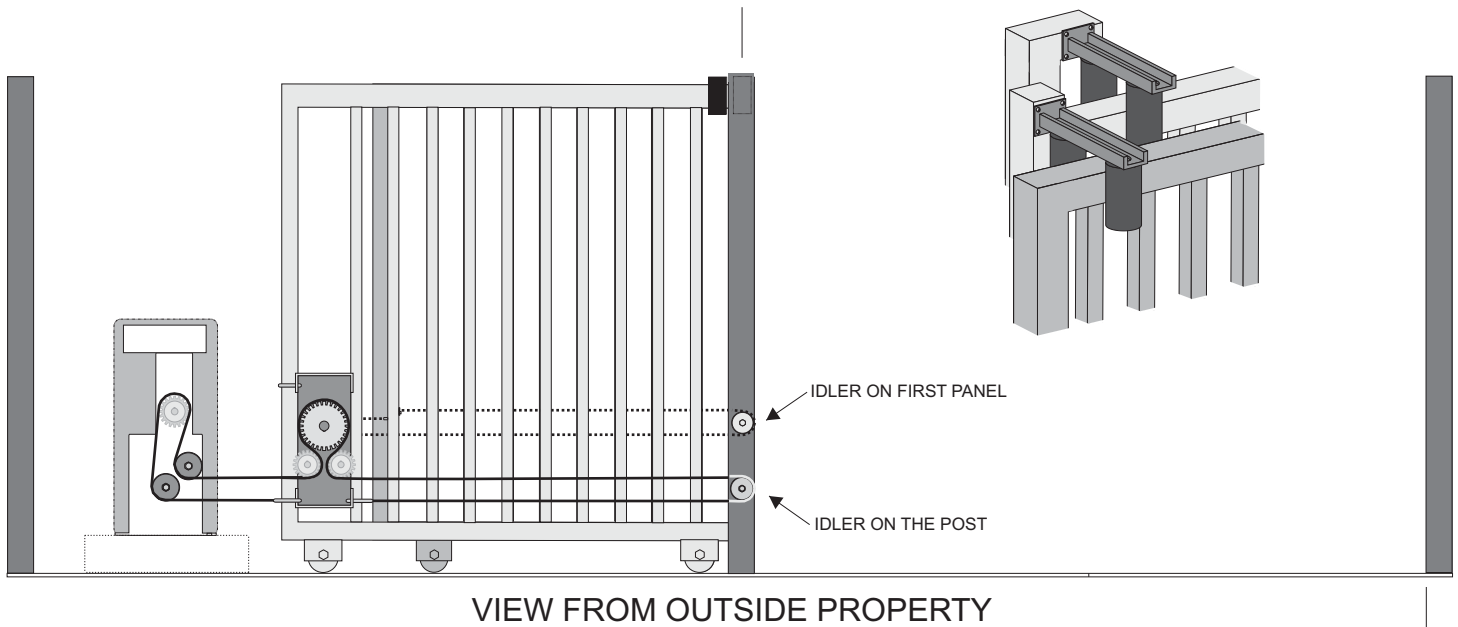

MAIN TANDEM GEAR FRAME WITH COVERS

CHAIN BRACKET & THREE CHAIN BOLTS

FIRST RATE QUALITY

AOM TANDEM GATE HARDWARE

OVERHEAD VIEWS

WARNING

**GATE OPERATORS MUST BE SLOWED DOWN
PHOTO EYES MUST BE USED ON BOTH SIDES OF GATE
GATES MUST BE COVERED WITH SHEETING OR MATERIAL
SAFETY EDGES MUST BE USED**