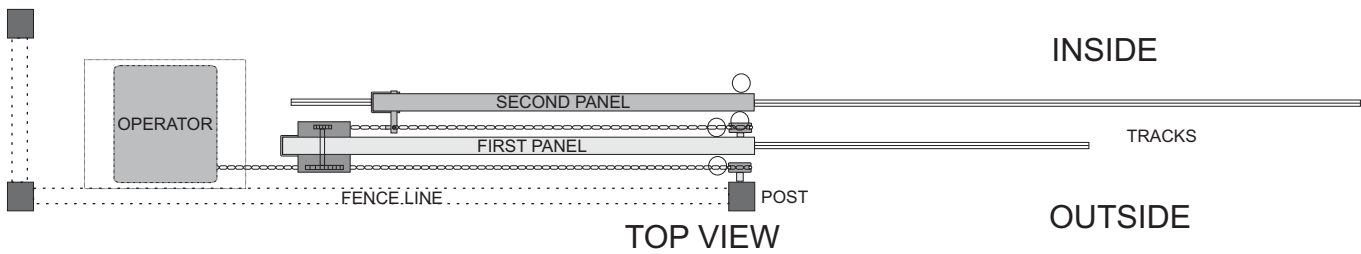

TK-1000

All-O-Matic Tandem Kit

HEAVY DUTY TANDEM GATE KIT WILL OPERATE TWO 25' GATES WEIGHING UP TO 700 LBS EACH.

All-O-Matic Tandem Kit:

Tandem Kit Features:

3" COVERED FRONT IDLERS

BEAUTIFUL BLACK ZINC PLATING

MAIN TANDEM GEAR FRAME WITH COVERS

CHAIN BRACKET & THREE CHAIN BOLTS

FIRST RATE QUALITY

AOM TANDEM GATE HARDWARE

OVERHEAD VIEWS

WARNING

**GATE OPERATORS MUST BE SLOWED DOWN
PHOTO EYES MUST BE USED ON BOTH SIDES OF GATE
GATES MUST BE COVERED WITH SHEETING OR MATERIAL
SAFETY EDGES MUST BE USED**