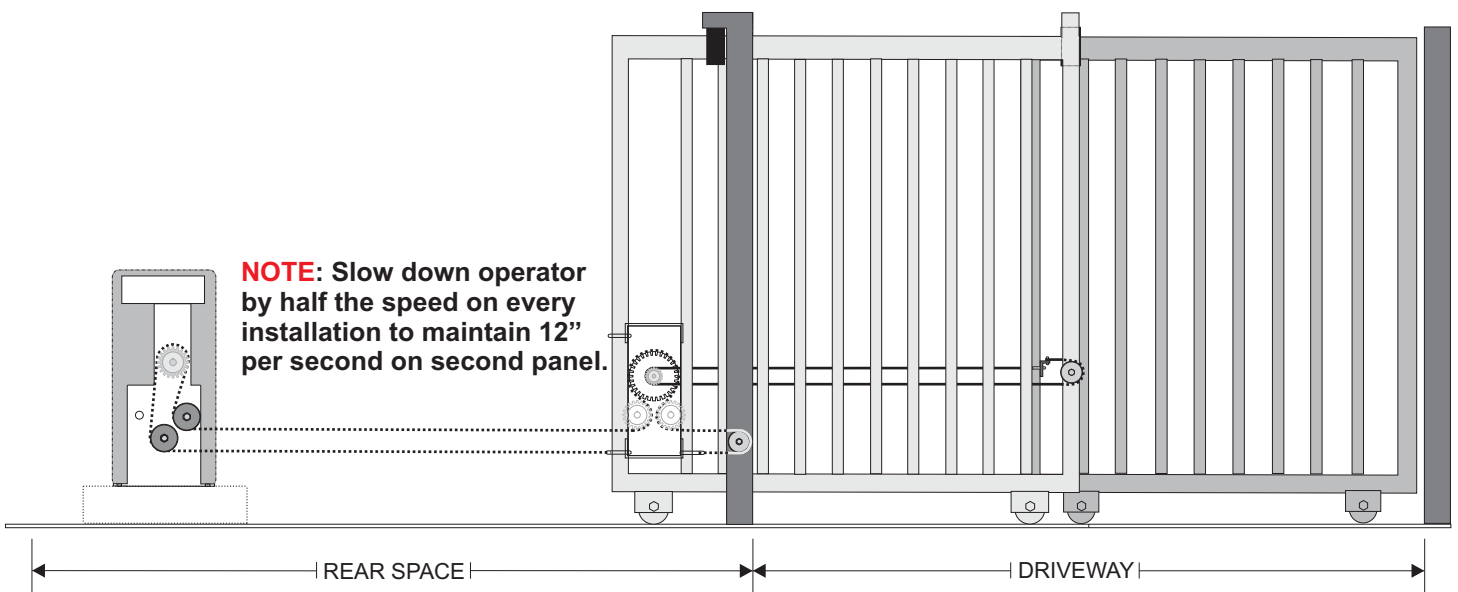

MAIN TANDEM GEAR FRAME WITH COVERS

CHAIN BRACKET & THREE CHAIN BOLTS

FIRST RATE QUALITY

AOM TANDEM GATE HARDWARE

OVERHEAD VIEWS

WARNING

**GATE OPERATORS MUST BE SLOWED DOWN
PHOTO EYES MUST BE USED ON BOTH SIDES OF GATE
GATES MUST BE COVERED WITH SHEETING OR MATERIAL
SAFETY EDGES MUST BE USED**